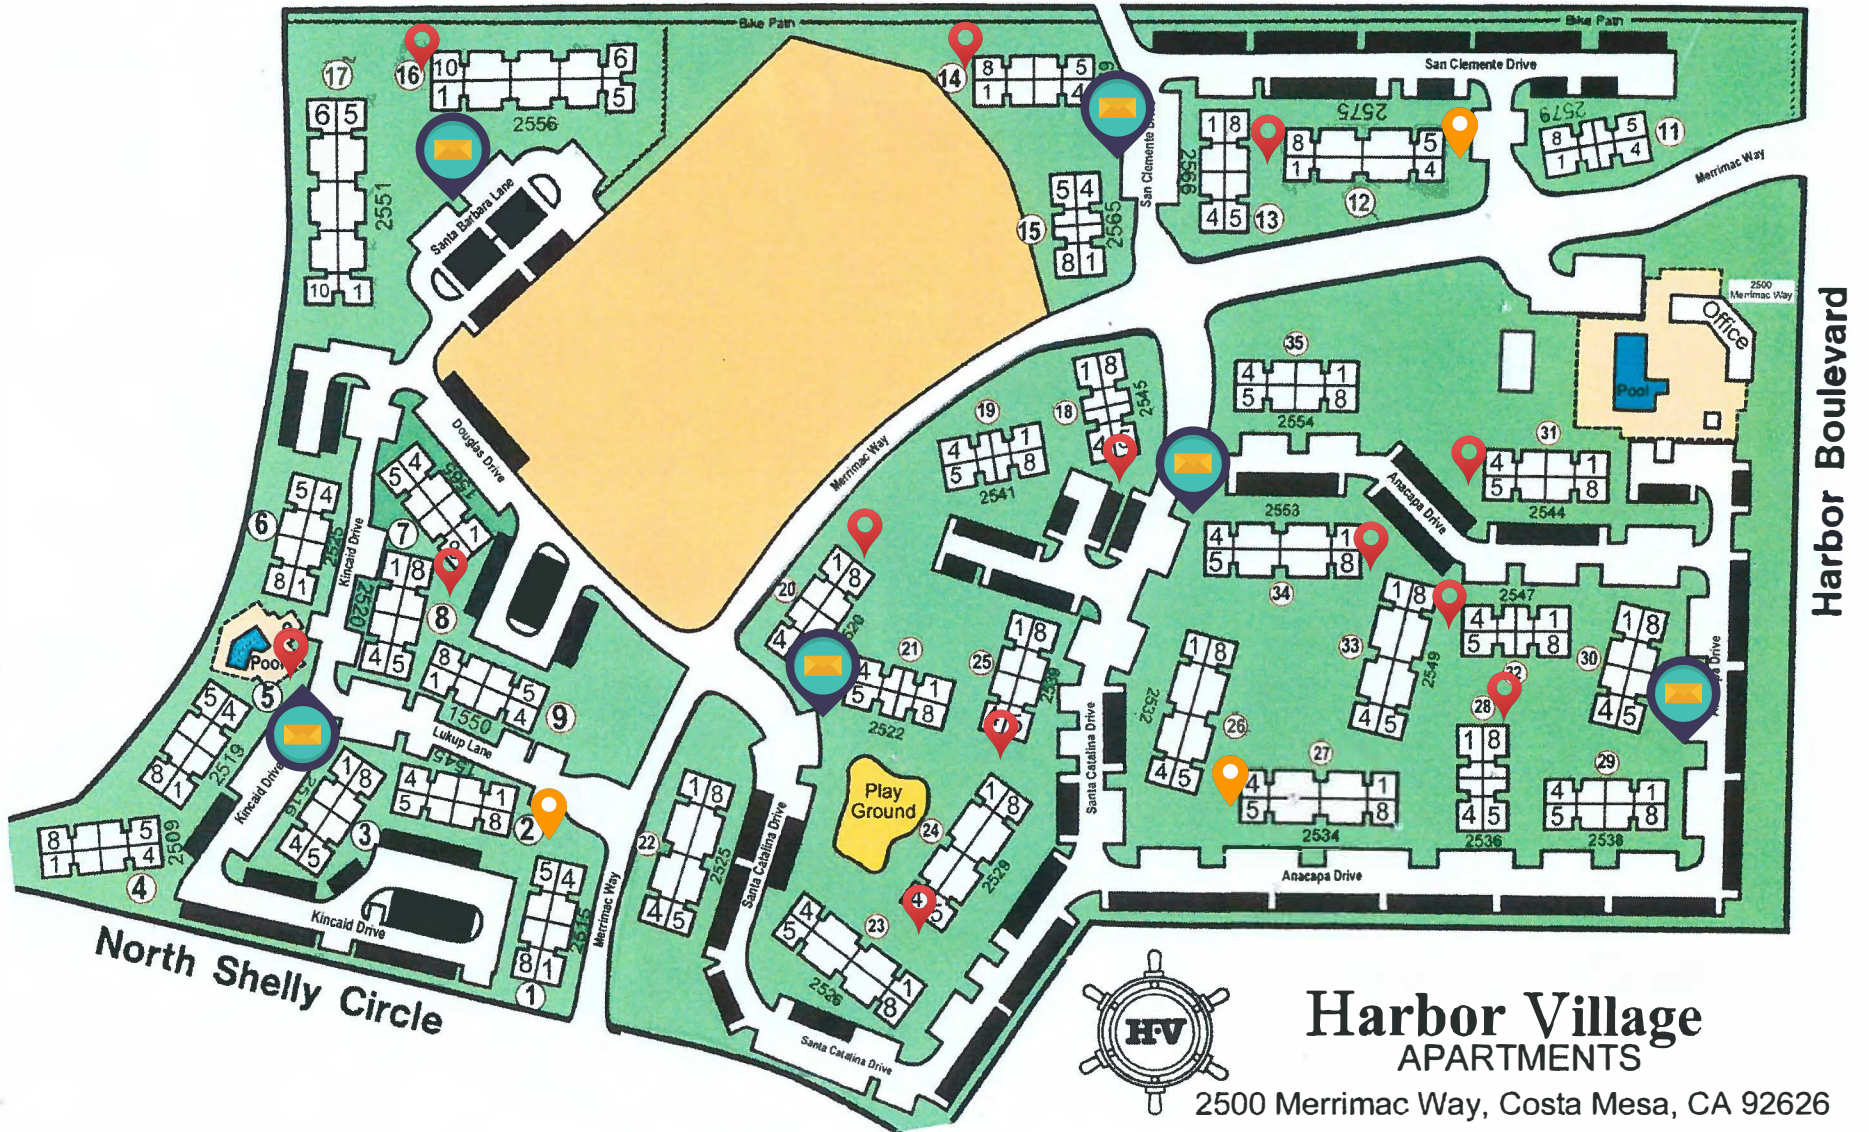

Laundry Room w/Cash Card purchase & Reload Locations

Laundry Room Locations

Mail Box Locations

Harbor Village APARTMENTS

2500 Merrimac Way, Costa Mesa, CA 92626